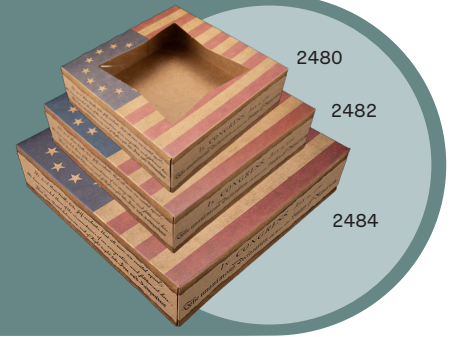

2025/26

SEASONAL STOCK PRINTED

# FLAG DESIGN SEASONAL BOXES

## Vintage vibes for your next patriotic party!

Our Flag Box features a timeless vintage flag design that's perfect for your best-loved desserts. With a big viewing window, an easy-flip top, and flat-fold storage, this box makes delivering your deliciousness effortless. Plus, it's recyclable (just peel off the window film first).