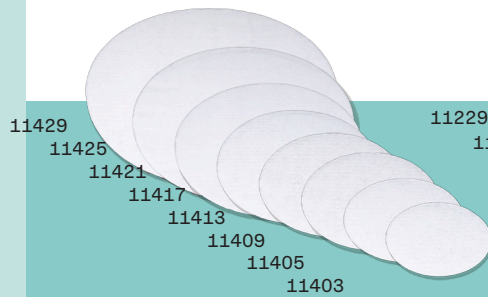

CONTACT US

📞 Phone: (+1)423.756.5121

🌐 Website: sctray.com

Contact your SCT Packaging Expert
for more information

@sctpackaging

CAKE CIRCLES & PADS

Single Wall are C flute, & Double Wall are B&C flute

Mottled Circles ONLY

CAKE CIRCLES - WAXED WHITE:

corrugated for cake, packed in corrugated, C flute

Item #	Size (in)	Size (cm)	Pack
11403	6" single wall	15.2	500
11405	7" single wall	17.8	500
11409	8" single wall	20.3	500
11413	9" single wall	22.9	250
11417	10" single wall	25.4	250
11421	12" single wall	30.5	250
11425	14" single wall	35.6	125
11429	16" single wall	40.6	125

CAKE CIRCLES - BRIGHT WHITE:

corrugated for cake and pizza, grease proof, packed in corrugated, C flute

Item #	Size (in)	Size (cm)	Pack
11203	6" single wall	15.2	100
11205	7" single wall	17.8	100
11209	8" single wall	20.3	100
11213	9" single wall	22.9	100
11217	10" single wall	25.4	100
11221	12" single wall	30.5	100
11225	14" single wall	35.6	100
11229	16" single wall	40.6	100

1643

∞ = 1/8 sheet ^ = 1/4 sheet * = 1/2 sheet † = full sheet

INSERTS

Mini, Standard, & Jumbo

CUPCAKE INSERTS:

1 piece insert, reversible, CUK, poly wrapped

Item #	Size (in)	Size (cm)	Pack
10003 1-Ct. 10003 fits any 4-1/2 X 4-1/2 box	4-3/8 X 4-3/8 X 7/8 Σ ∅	11.1 X 11.1 X 2.2 Σ ∅	200
10006 2-Ct. 10006 fits any 8 X 4 box	5-5/8 X 9-5/8 X 7/8 Σ ∅	14.3 X 24.4 X 2.2 Σ ∅	200
10007 4-Ct. 10007 fits any 8 X 8 box	7-7/8 X 7-7/8 X 7/8 Σ	20.0 X 20.0 X 2.2 Σ	200
1010 6-Ct. 1010 fits any 9 X 7 box	8-7/8 X 6-7/8 X 3/4 Σ	22.5 X 17.5 X 1.9 Σ	200
10013 6-Ct. 10013 fits any 10 X 10 box	9-7/8 X 9-7/8 X 7/8 Σ	25.1 X 25.1 X 2.2 Σ	200
10016 12-Ct. 10016 fits any 14 X 10 box	13-7/8 X 9-7/8 X 7/8 Σ	35.2 X 25.1 X 2.2 Σ	200
10018 12-Ct. Mini 10018 fits any 9 X 9 box	8-7/8 X 8-7/8 X 3/4 «	22.5 X 22.5 X 1.9 «	200